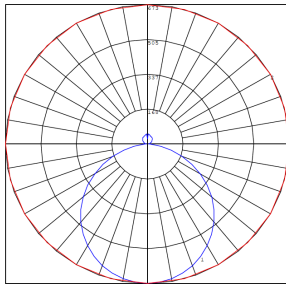

BUD Rating: B1-U3-G1

Area 40'x 50' Mounting Height: 9'

Other Views:

Side View

Front View

Back View

Performance Table: LVE-48-MCT-BN

| MODEL NO. | Wattage | Voltage | Lumens | Color Temp. | BUG Rating | LPW |
|---------------|---------|---------|--------|-------------------------|------------|-----|
| LVE-48-MCT-BN | 34W | 120V | 3500LM | 3000K 3500K 4000K | B1-U3-G1 | 102 |