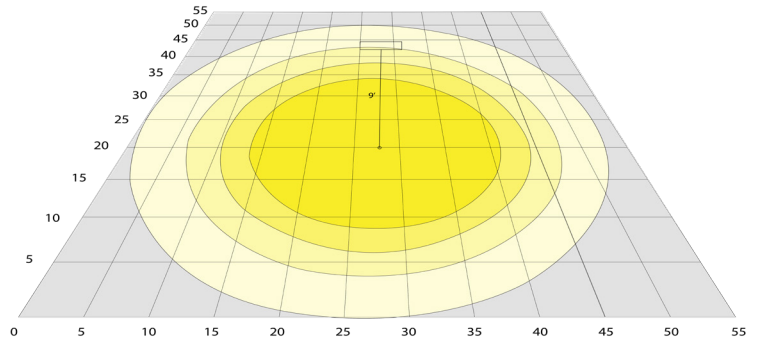

BUD Rating: B1-U3-G1

Area 40'x 50' Mounting Height: 9'

Other Views:

Side View

Front View

Back View

Performance Table: LVE-48-MCT-BN

| MODEL NO. | Wattage | Voltage | Lumens | Color Temp. | BUG Rating | LPW |
|---------------|---------|---------|--------|-------------------------|------------|-----|
| LVE-48-MCT-BN | 34W | 120V | 3500LM | 3000K 3500K 4000K | B1-U3-G1 | 102 |