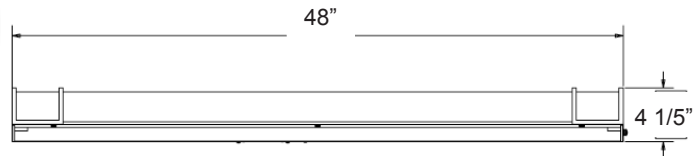

LVE SERIES Indoor Lighting

LVE-48-MCT-BN
48" MULTI-CCT VANITY LIGHTS

Customer Name: _____
Project Name: _____
Note: _____ Type: _____

Selection:

4 1/5"(H) x 48" (W) x 6"(D)

This is LED Vanity Model Ideal for office, Retail Store, Showroom, Residential applications and Damp environment lighting applications.

Features

- Steel base with white powder coated
- Finish: Brushed Nickel
- Durable Die-cast Aluminum
- Lens Type: Polycarbonate Lens
- MCT: Multi Color Temperature (Selectable Switch Inside Fixture)

Technical Specifications

Electrical:

- Voltage: 120 V AC 50/60Hz
- Wattage: 34W
- Power Factor: >0.95
- Total Harmonic Distortion: ≤ 20 %
- Efficacy: 102 LPW

Mechanical:

- Steel Base With White Powder Coated
- Finish: Brushed Nickel
- Durable Die-cast Aluminum
- Lens Type: Polycarbonate Lens
- Suitable for Damp Location
- Operating Temperature: -22°F to 104°F