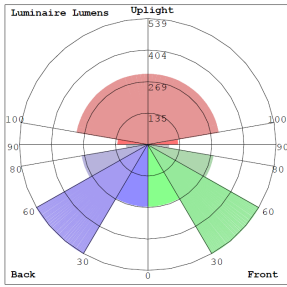

Photometrics: LVE-48-MCT-BN

BUD Rating: B1-U3-G1